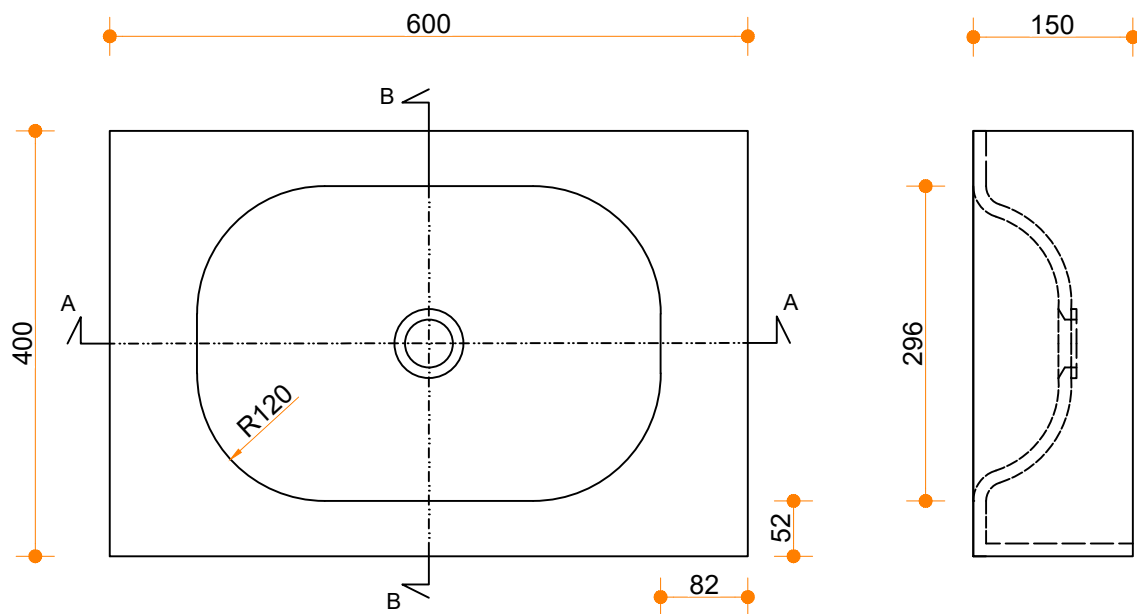

Thermo opzetbak 600 x 400

PLAN VIEW

SECTION B:B