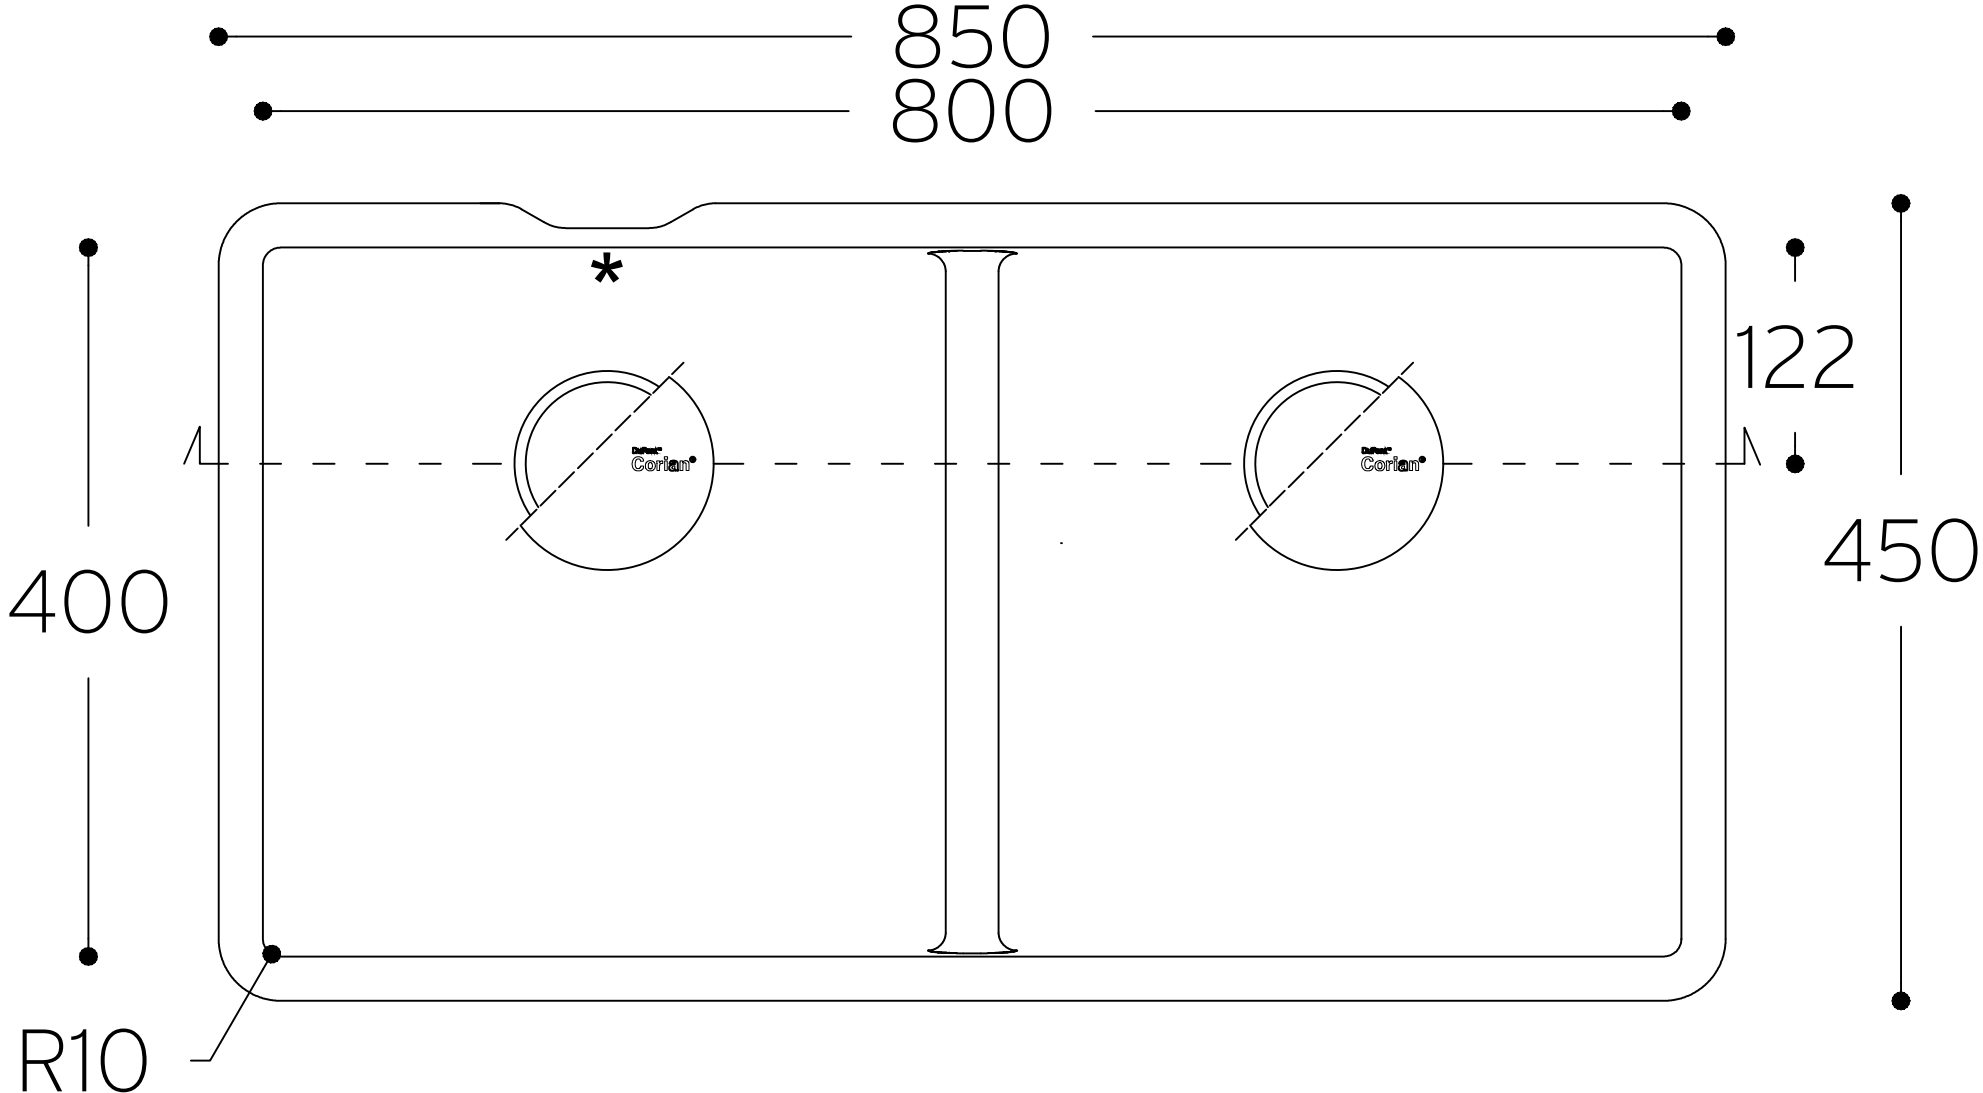

Salty 9410

TOP VIEW

* overflow

CROSS-SECTION

All dimensions in mm